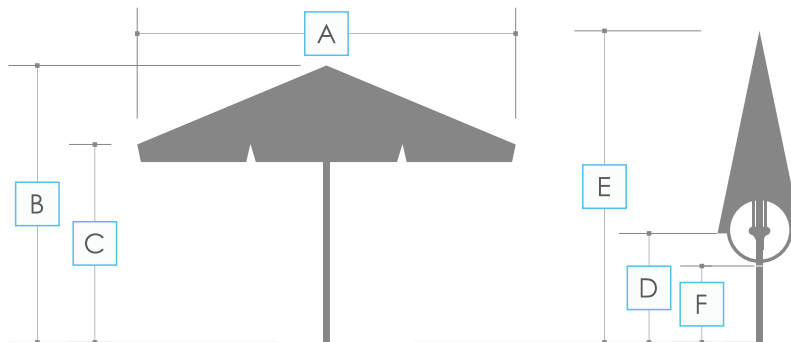

# Balance ECOWAY

- canopy made from recycled fabric (rPET)
- modern design and perfect size for small spaces
- recycled aluminium frame, recyclable
- various customisation options (on the canopy - panels, valance, on the frame, on the base laminate)

Size	2 x 2 m					
Dimensions [mm]	A: 2000	B: 2350	C: 2055	D: 940	E: 2350	F: 700

### Printing techniques

digital printing

flat printing

### Canopy finish

with valance

without valance

Size	2 x 2
Opening system	skip

	Canopy finish
Vent	as a standard
Without valve	-
Second roof	-

Type and colour of frame	aluminum + steel, anthracite RAL 7021, mat
Number of ribs	4
Type of base	PB450R40
Permissible maximum wind speed [m/s (km/h)]	7,9 (28)
Pole diameter [mm]	40
Packing [mm]	cardboard box 1715 x 215 x 230